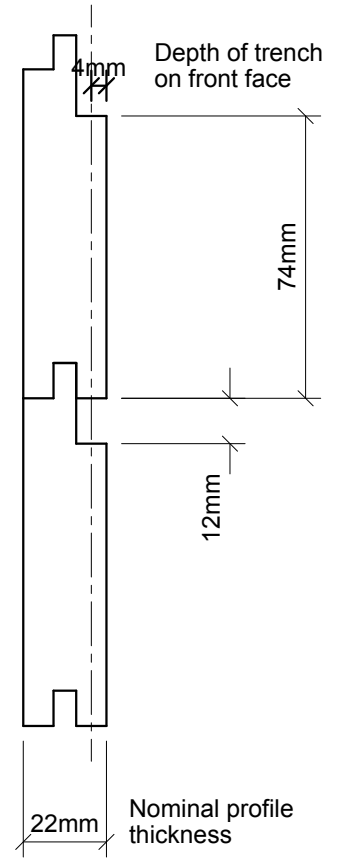

Individual boards supplied loose  
in 1.80m or 3.60m lengths

Interlocking Arrangement

Part section of end closure post  
for illustration only

<b>Cladding Board 22mm (nominal) Illustrative Profile</b>			<b>WOODBRIK LTD</b>	
Do not scale	Drawn by: R E C	Drawing number: WB C001	Rev 01	Date: 02/04/2010