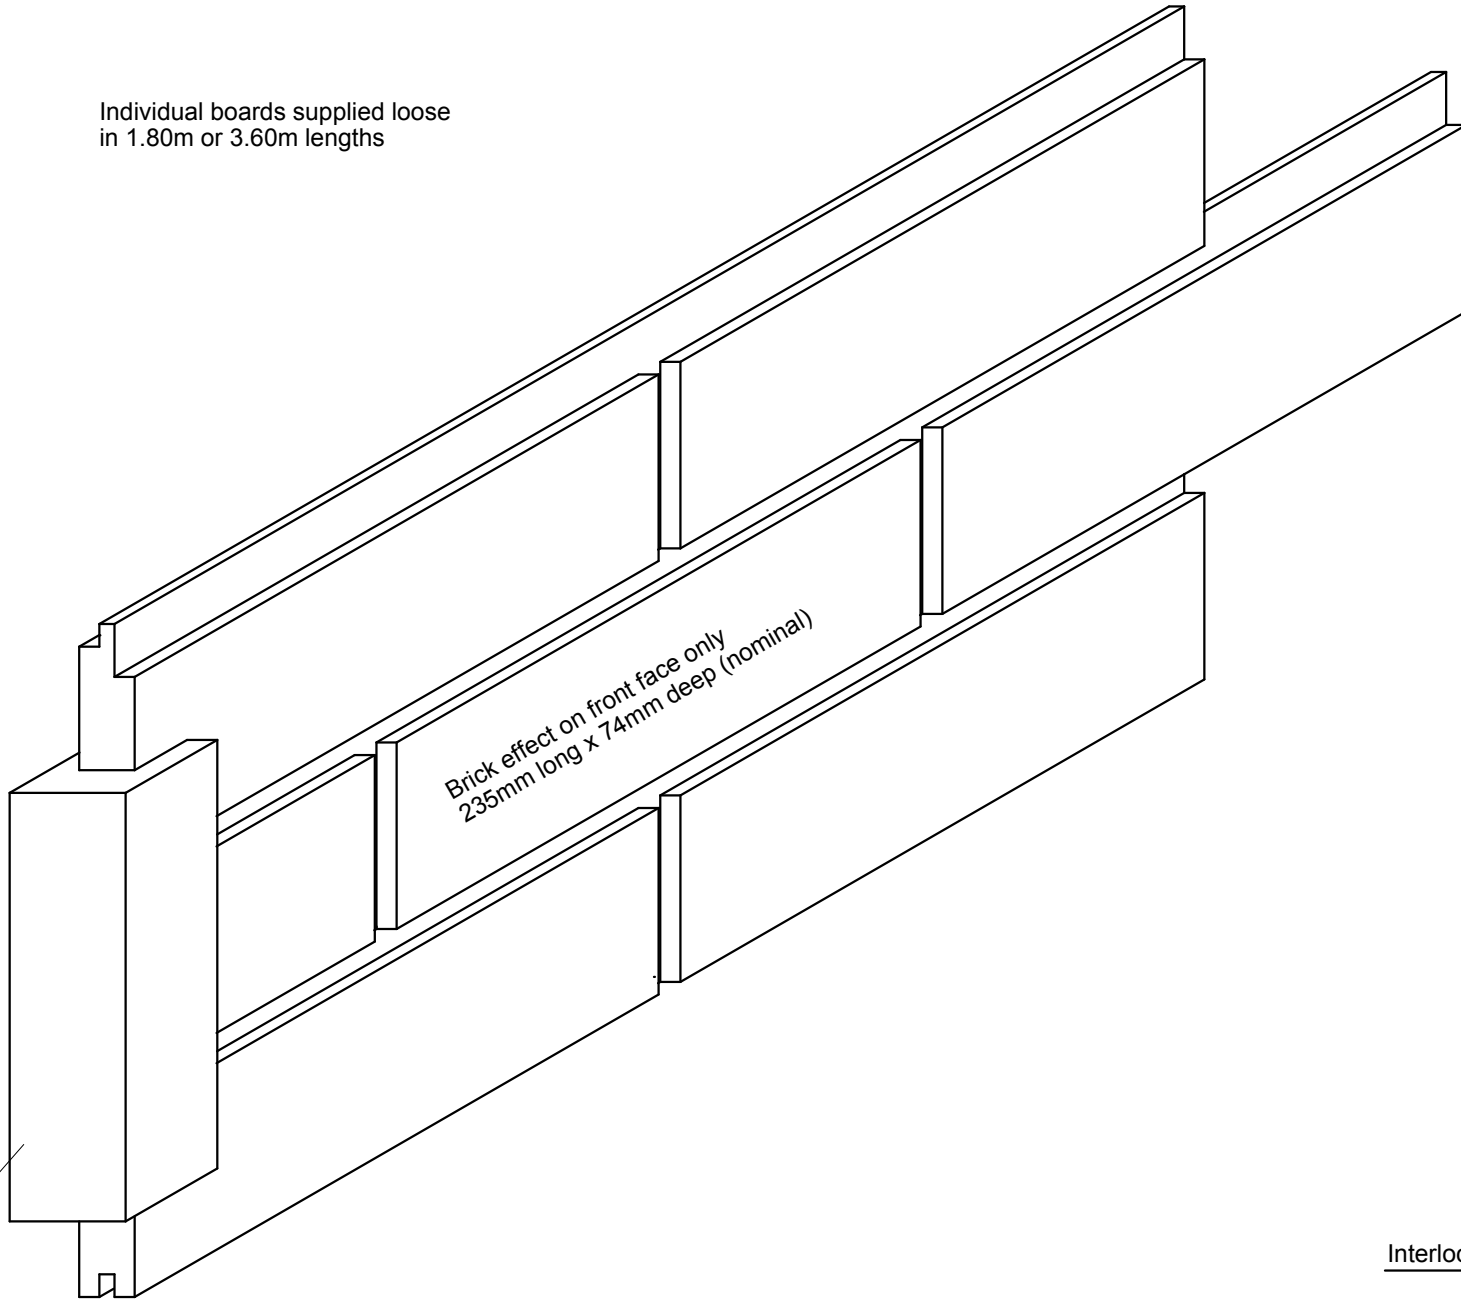

Individual boards supplied loose  
in 1.80m or 3.60m lengths

Interlocking Arrangement

Part section of end closure post  
for illustration only

<b>Cladding Board 22mm (nominal) Illustrative Profile</b>			<b>WOODBRIK LTD</b>	
Do not scale	Drawn by: R E C	Drawing number: WB C001	Rev 01	Date: 02/04/2010